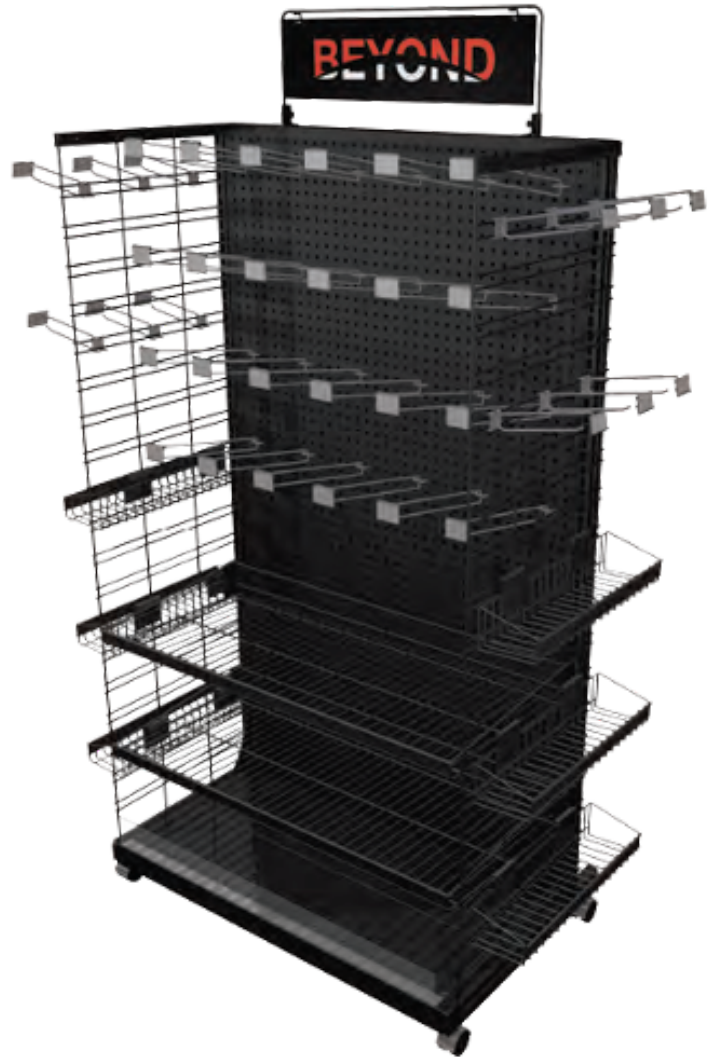

INTRODUCING

BEYOND

ENDCAP | IN LINE | ISLAND | PINWHEEL

- **Ultimate Versatility** - Configure to your store needs
- **Sturdy Metal Construction** - Proven quality; long-lasting durability
- **Variable Design** - Variety of shelves, pegs, grid panels, baskets and accessories for optimal product merchandising
- **Optional Casters** - Provide mobility at retail
- **Contemporary Look** - Enhanced product presentation
- **Optional Signage** - Available for category messaging