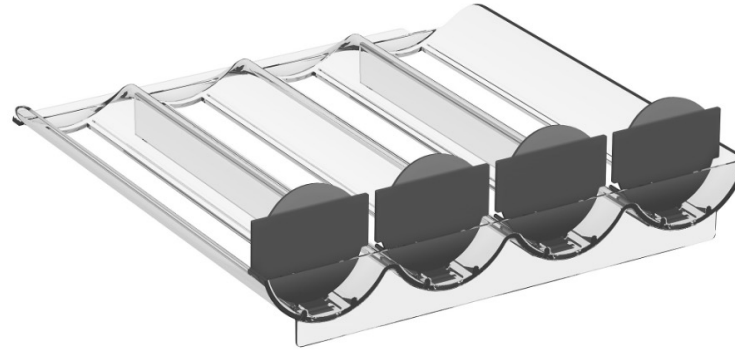

Classic

The Industry Standard Backbar Tobacco Display

IMAGEWORKS
DISPLAY

Classic

- ✓ **Affordable** – Built to your needs to match your budget
- ✓ **Flexible** – Displays address all tobacco lines and can be fully customized
- ✓ **Highest Quality** – Durable metal frame construction

Classic

Additional Features:

- ✓ **Easy Installation:** Classic displays come partially assembled with detailed videos providing step by step instructions to simplify the process.
- ✓ **Low and High Profile options** mean Classic tobacco fixtures can be utilized in spaces as small as 55" and as high as 92 1/2".
- ✓ **A Full Array of Accessories** including Pushers, hookbars, split rails, drawers, décor panels, back panels, LED headers, flip signs, and more can be added to customize your Classic display.

Classic

Advanced Customization Options mean you can enhance your tobacco display with:

- ✓ Locking storage drawers
- ✓ Back panels
- ✓ Side panels
- ✓ Display toppers
- ✓ Kickplates
- ✓ and more.

Classic