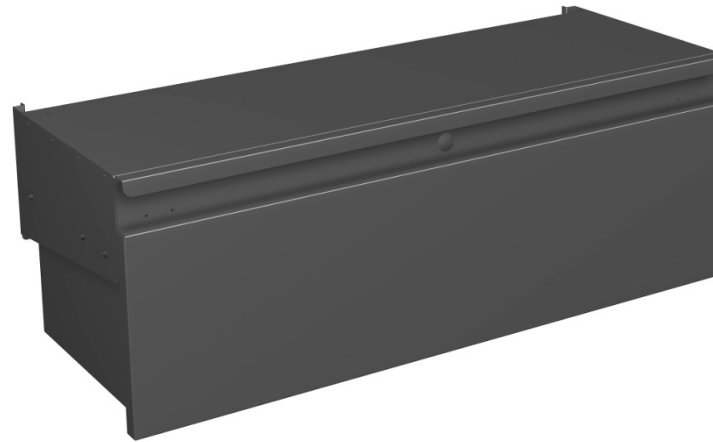

Classic

The Industry Standard Backbar Tobacco Display

IMAGEWORKS
DISPLAY

Classic

- ✓ **Affordable** – Built to your needs to match your budget
- ✓ **Flexible** – Displays address all tobacco lines and can be fully customized
- ✓ **Highest Quality** – Durable metal frame construction

Classic

Additional Features:

- ✓ **Easy Installation:** Classic displays come partially assembled with detailed videos providing step by step instructions to simplify the process.
- ✓ **Low and High Profile options** mean Classic tobacco fixtures can be utilized in spaces as small as 55" and as high as 92 1/2".
- ✓ **A Full Array of Accessories** including Pushers, hookbars, split rails, drawers, décor panels, back panels, LED headers, flip signs, and more can be added to customize your Classic display.

Classic

Advanced Customization Options mean you can enhance your tobacco display with:

- ✓ Locking storage drawers
- ✓ Back panels
- ✓ Side panels
- ✓ Display toppers
- ✓ Kickplates
- ✓ and more.

Classic