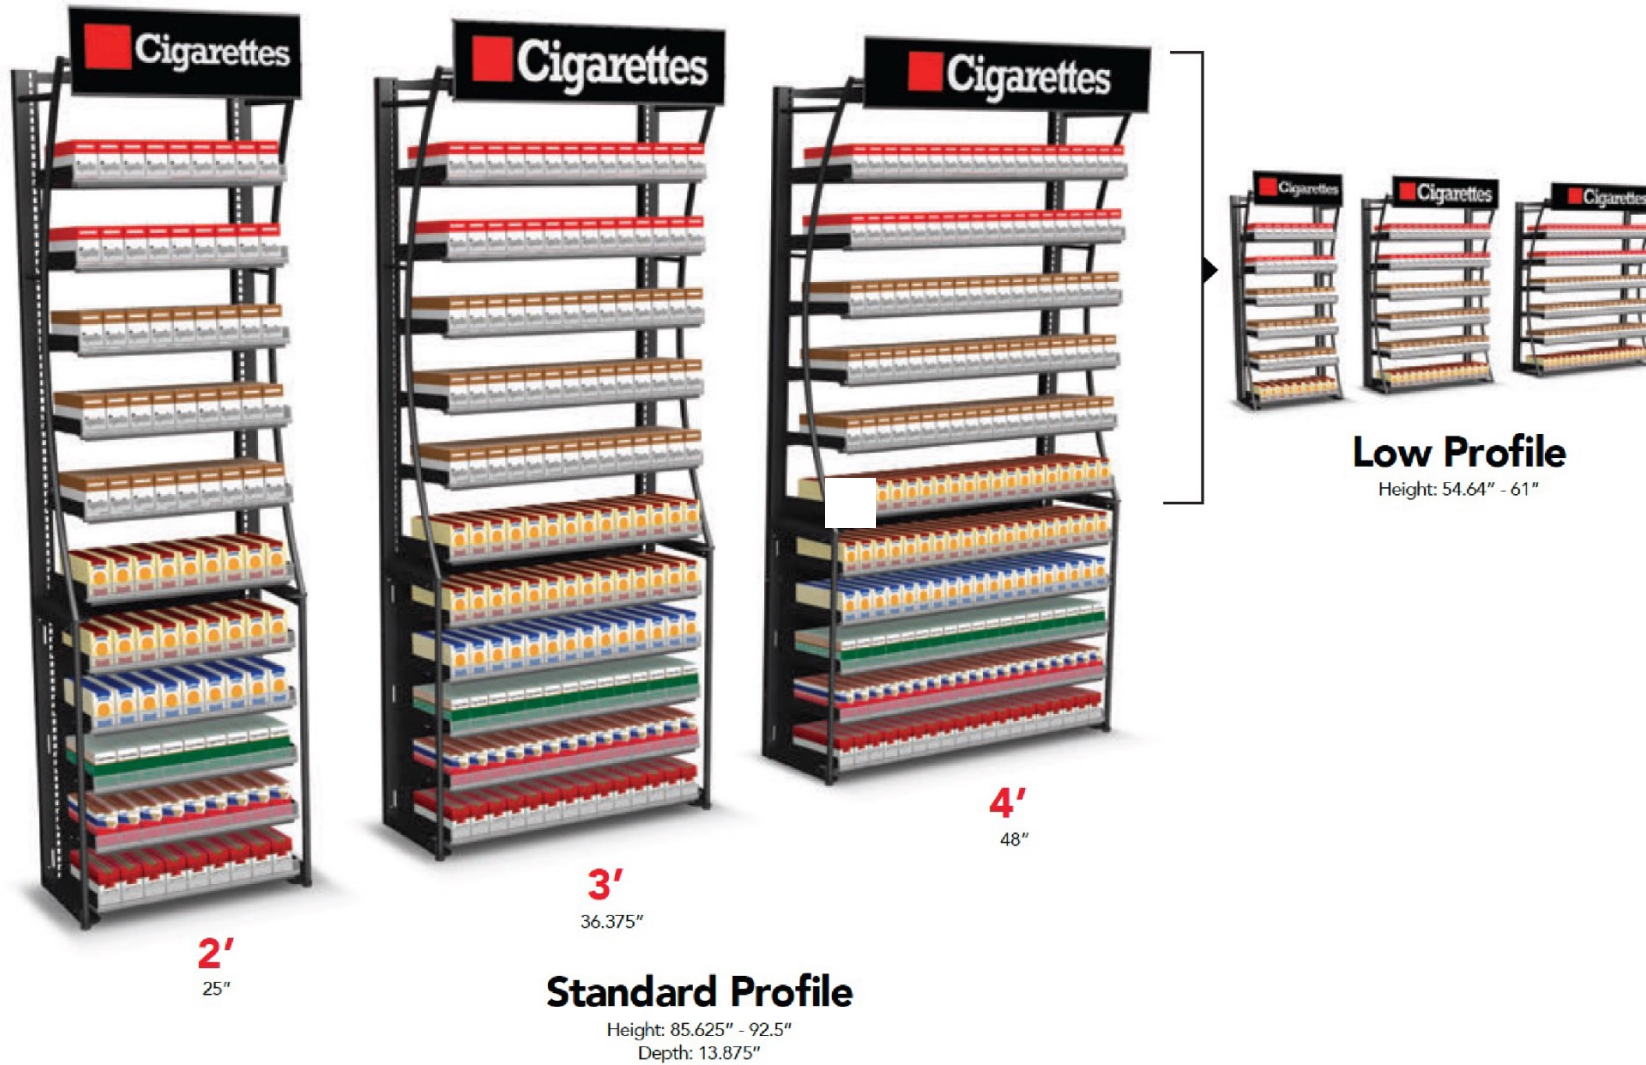

Classic

The Industry Standard Backbar Tobacco Display

IMAGEWORKS
DISPLAY

Classic

- ✓ **Affordable** – Built to your needs to match your budget
- ✓ **Flexible** – Displays address all tobacco lines and can be fully customized
- ✓ **Highest Quality** – Durable metal frame construction

Classic

Additional Features:

- ✓ **Easy Installation:** Classic displays come partially assembled with detailed videos providing step by step instructions to simplify the process.
- ✓ **Low and High Profile options** mean Classic tobacco fixtures can be utilized in spaces as small as 55" and as high as 92 1/2".
- ✓ **A Full Array of Accessories** including Pushers, hookbars, split rails, drawers, décor panels, back panels, LED headers, flip signs, and more can be added to customize your Classic display.

Classic

Advanced Customization Options mean you can enhance your tobacco display with:

- ✓ Locking storage drawers
- ✓ Back panels
- ✓ Side panels
- ✓ Display toppers
- ✓ Kickplates
- ✓ and more.

Classic