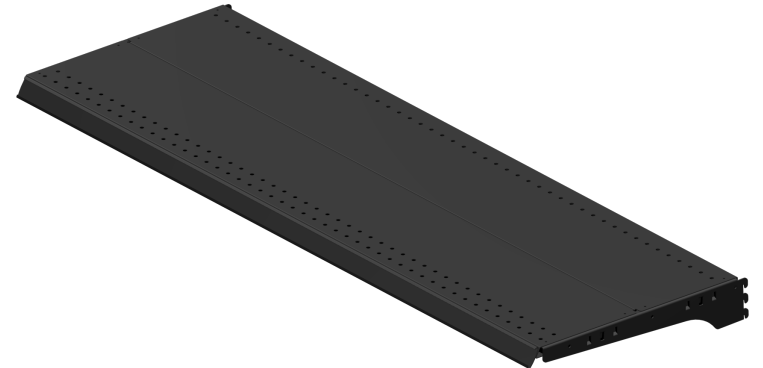

Planniq™
Core

IMAGEWORKS
DISPLAY

- ✓ **Sturdy metal construction** allowing for multi-year use.
- ✓ **Adjustable shelves and** pegs for easy plan-o-gram resets.
- ✓ **Increased merchandising capability** on grid side panels.
- ✓ **Black back panels** provide finished look.
- ✓ **Optional signage** available for category messaging.

Solid Shelf Options

2' Solid
24" x 16"

3' Solid
36" x 16"

4' Solid
48" x 16"

Flat Wire Shelf Options

2' Flat Wire
24" x 16"

3' Flat Wire
36" x 16"

4' Flat Wire
48" x 16"

Wire shelves may also be used with the VAST system.

Angled Wire Shelf Options

2' Angled Wire
24" x 16"

3' Angled Wire
36" x 16"

4' Angled Wire
48" x 16"

10", 12", and 14" depths also available

Wire shelves may also be used with the VAST system.