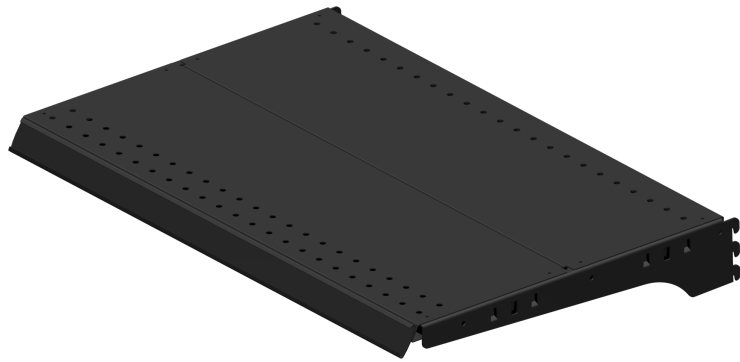

Planniq™
Core

IMAGEWORKS
DISPLAY

- ✓ **Sturdy metal construction** allowing for multi-year use.
- ✓ **Adjustable shelves and** pegs for easy plan-o-gram resets.
- ✓ **Increased merchandising capability** on grid side panels.
- ✓ **Black back panels** provide finished look.
- ✓ **Optional signage** available for category messaging.

Solid Shelf Options

2' Solid
24" x 16"

3' Solid
36" x 16"

4' Solid
48" x 16"

Flat Wire Shelf Options

2' Flat Wire
24" x 16"

3' Flat Wire
36" x 16"

4' Flat Wire
48" x 16"

Wire shelves may also be used with the VAST system.

Angled Wire Shelf Options

2' Angled Wire
24" x 16"

3' Angled Wire
36" x 16"

4' Angled Wire
48" x 16"

10", 12", and 14" depths also available

Wire shelves may also be used with the VAST system.