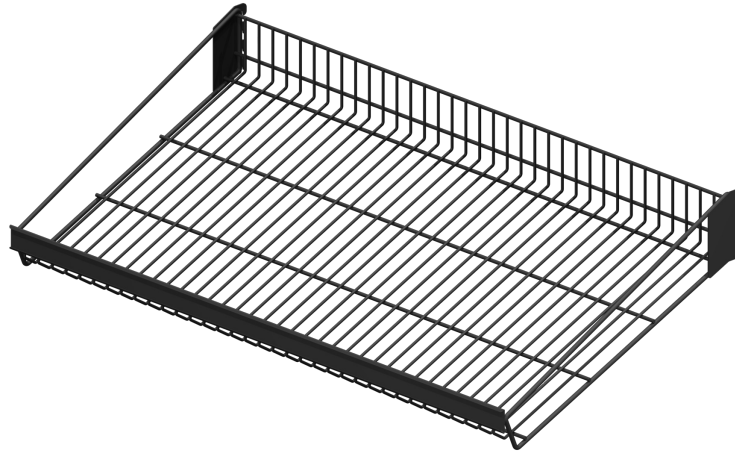

Planniq™
Core

IMAGEWORKS
DISPLAY

- ✓ **Sturdy metal construction** allowing for multi-year use.
- ✓ **Adjustable shelves and** pegs for easy plan-o-gram resets.
- ✓ **Increased merchandising capability** on grid side panels.
- ✓ **Black back panels** provide finished look.
- ✓ **Optional signage** available for category messaging.

Solid Shelf Options

2' Solid
24" x 16"

3' Solid
36" x 16"

4' Solid
48" x 16"

Flat Wire Shelf Options

2' Flat Wire
24" x 16"

3' Flat Wire
36" x 16"

4' Flat Wire
48" x 16"

Wire shelves may also be used with the VAST system.

Angled Wire Shelf Options

2' Angled Wire
24" x 16"

3' Angled Wire
36" x 16"

4' Angled Wire
48" x 16"

10", 12", and 14" depths also available

Wire shelves may also be used with the VAST system.

Wire Shelf Basket Options

3' Tiered
36" x 9.5" x 9.5"

4' Tiered
48" x 9.5" x 9.5"

Caddy Options

Plastic Caddies
Set of (2)
9" x 6" x 5"

Clear Plastic Caddy
18" x 6" x 5"

18" Side Basket
18" x 9.5" x 6"

Learn More About