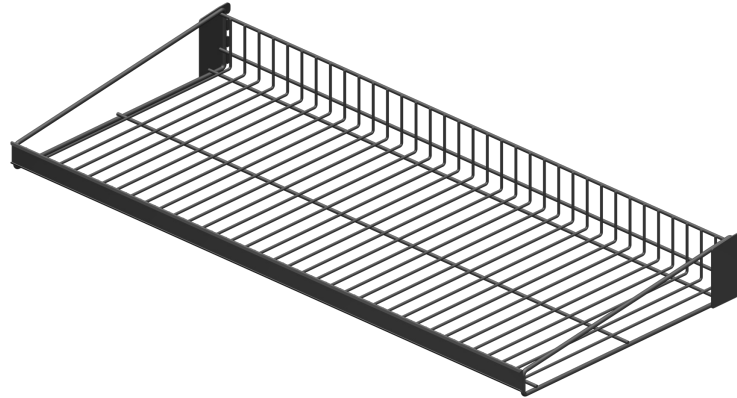

Planniq™
Core

IMAGEWORKS
DISPLAY

- ✓ **Sturdy metal construction** allowing for multi-year use.
- ✓ **Adjustable shelves and** pegs for easy plan-o-gram resets.
- ✓ **Increased merchandising capability** on grid side panels.
- ✓ **Black back panels** provide finished look.
- ✓ **Optional signage** available for category messaging.

Solid Shelf Options

2' Solid
24" x 16"

3' Solid
36" x 16"

4' Solid
48" x 16"

Flat Wire Shelf Options

2' Flat Wire
24" x 16"

3' Flat Wire
36" x 16"

4' Flat Wire
48" x 16"

Wire shelves may also be used with the VAST system.

Angled Wire Shelf Options

2' Angled Wire
24" x 16"

3' Angled Wire
36" x 16"

4' Angled Wire
48" x 16"

10", 12", and 14" depths also available

Wire shelves may also be used with the VAST system.

Wire Shelf Basket Options

3' Tiered
36" x 9.5" x 9.5"

4' Tiered
48" x 9.5" x 9.5"

Caddy Options

Plastic Caddies
Set of (2)
9" x 6" x 5"

Clear Plastic Caddy
18" x 6" x 5"

18" Side Basket
18" x 9.5" x 6"

Learn More About