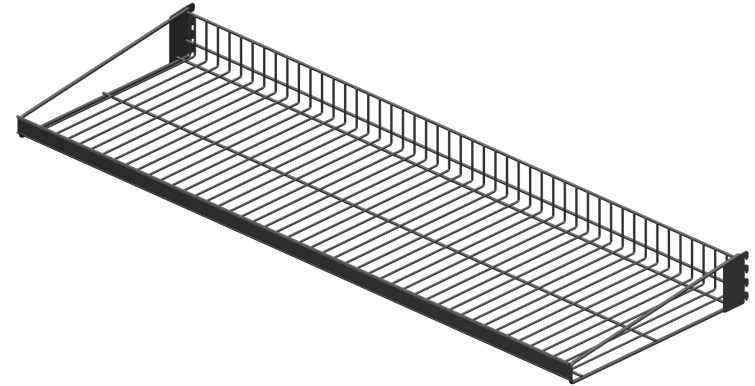

Planniq™
Core

IMAGEWORKS
DISPLAY

- ✓ **Sturdy metal construction** allowing for multi-year use.
- ✓ **Adjustable shelves and** pegs for easy plan-o-gram resets.
- ✓ **Increased merchandising capability** on grid side panels.
- ✓ **Black back panels** provide finished look.
- ✓ **Optional signage** available for category messaging.

Solid Shelf Options

2' Solid
24" x 16"

3' Solid
36" x 16"

4' Solid
48" x 16"

Flat Wire Shelf Options

2' Flat Wire
24" x 16"

3' Flat Wire
36" x 16"

4' Flat Wire
48" x 16"

Wire shelves may also be used with the VAST system.

Angled Wire Shelf Options

2' Angled Wire
24" x 16"

3' Angled Wire
36" x 16"

4' Angled Wire
48" x 16"

10", 12", and 14" depths also available

Wire shelves may also be used with the VAST system.

Wire Shelf Basket Options

3' Tiered
36" x 9.5" x 9.5"

4' Tiered
48" x 9.5" x 9.5"

Caddy Options

Plastic Caddies
Set of (2)
9" x 6" x 5"

Clear Plastic Caddy
18" x 6" x 5"

18" Side Basket
18" x 9.5" x 6"

Learn More About