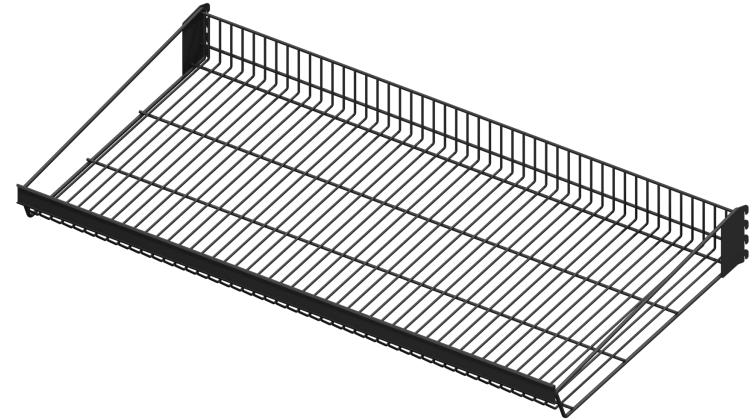

Planniq™
Core

IMAGEWORKS
DISPLAY

- ✓ **Sturdy metal construction** allowing for multi-year use.
- ✓ **Adjustable shelves and** pegs for easy plan-o-gram resets.
- ✓ **Increased merchandising capability** on grid side panels.
- ✓ **Black back panels** provide finished look.
- ✓ **Optional signage** available for category messaging.

Solid Shelf Options

2' Solid
24" x 16"

3' Solid
36" x 16"

4' Solid
48" x 16"

Flat Wire Shelf Options

2' Flat Wire
24" x 16"

3' Flat Wire
36" x 16"

4' Flat Wire
48" x 16"

Wire shelves may also be used with the VAST system.

Angled Wire Shelf Options

2' Angled Wire
24" x 16"

3' Angled Wire
36" x 16"

4' Angled Wire
48" x 16"

10", 12", and 14" depths also available

Wire shelves may also be used with the VAST system.

Wire Shelf Basket Options

3' Tiered
36" x 9.5" x 9.5"

4' Tiered
48" x 9.5" x 9.5"

Caddy Options

Plastic Caddies
Set of (2)
9" x 6" x 5"

Clear Plastic Caddy
18" x 6" x 5"

18" Side Basket
18" x 9.5" x 6"

Learn More About