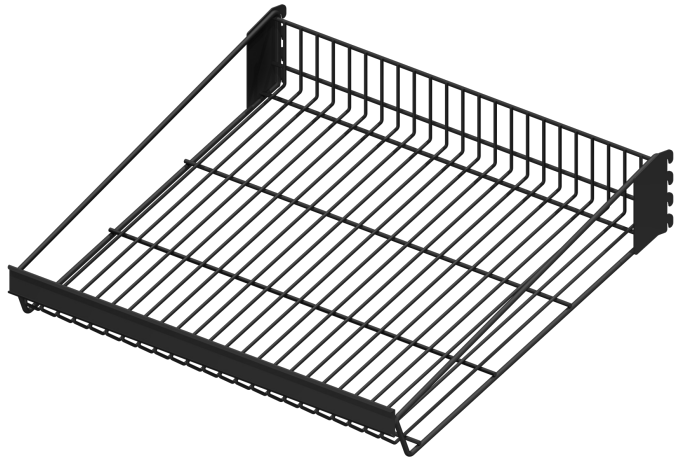

Planniq™
Core

IMAGEWORKS
DISPLAY

- ✓ **Sturdy metal construction** allowing for multi-year use.
- ✓ **Adjustable shelves and** pegs for easy plan-o-gram resets.
- ✓ **Increased merchandising capability** on grid side panels.
- ✓ **Black back panels** provide finished look.
- ✓ **Optional signage** available for category messaging.

Solid Shelf Options

2' Solid
24" x 16"

3' Solid
36" x 16"

4' Solid
48" x 16"

Flat Wire Shelf Options

2' Flat Wire
24" x 16"

3' Flat Wire
36" x 16"

4' Flat Wire
48" x 16"

Wire shelves may also be used with the VAST system.

Angled Wire Shelf Options

2' Angled Wire
24" x 16"

3' Angled Wire
36" x 16"

4' Angled Wire
48" x 16"

10", 12", and 14" depths also available

Wire shelves may also be used with the VAST system.

Wire Shelf Basket Options

3' Tiered
36" x 9.5" x 9.5"

4' Tiered
48" x 9.5" x 9.5"

Caddy Options

Plastic Caddies
Set of (2)
9" x 6" x 5"

Clear Plastic Caddy
18" x 6" x 5"

18" Side Basket
18" x 9.5" x 6"

Learn More About