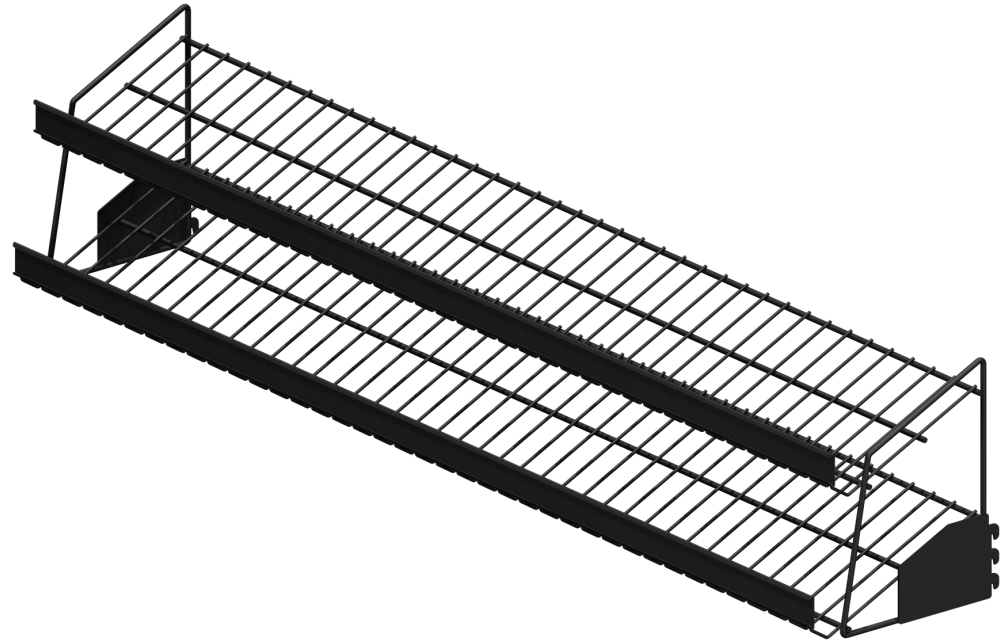

Planniq™
Core

IMAGEWORKS
DISPLAY

- ✓ **Sturdy metal construction** allowing for multi-year use.
- ✓ **Adjustable shelves and** pegs for easy plan-o-gram resets.
- ✓ **Increased merchandising capability** on grid side panels.
- ✓ **Black back panels** provide finished look.
- ✓ **Optional signage** available for category messaging.

Solid Shelf Options

2' Solid
24" x 16"

3' Solid
36" x 16"

4' Solid
48" x 16"

Flat Wire Shelf Options

2' Flat Wire
24" x 16"

3' Flat Wire
36" x 16"

4' Flat Wire
48" x 16"

Wire shelves may also be used with the VAST system.

Angled Wire Shelf Options

2' Angled Wire
24" x 16"

3' Angled Wire
36" x 16"

4' Angled Wire
48" x 16"

10", 12", and 14" depths also available

Wire shelves may also be used with the VAST system.

Wire Shelf Basket Options

3' Tiered
36" x 9.5" x 9.5"

4' Tiered
48" x 9.5" x 9.5"

Caddy Options

Plastic Caddies
Set of (2)
9" x 6" x 5"

Clear Plastic Caddy
18" x 6" x 5"

18" Side Basket
18" x 9.5" x 6"

Learn More About