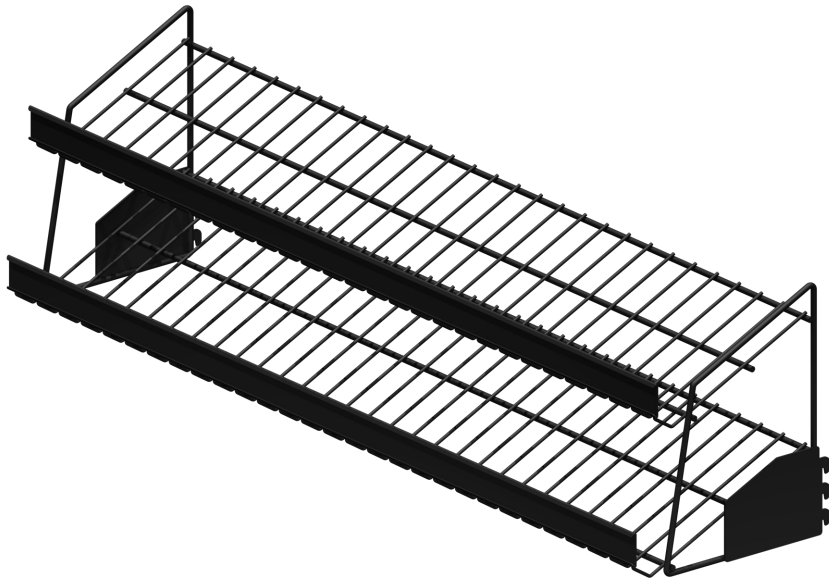

Planniq™
Core

IMAGEWORKS
DISPLAY

- ✓ **Sturdy metal construction** allowing for multi-year use.
- ✓ **Adjustable shelves and** pegs for easy plan-o-gram resets.
- ✓ **Increased merchandising capability** on grid side panels.
- ✓ **Black back panels** provide finished look.
- ✓ **Optional signage** available for category messaging.

Solid Shelf Options

2' Solid
24" x 16"

3' Solid
36" x 16"

4' Solid
48" x 16"

Flat Wire Shelf Options

2' Flat Wire
24" x 16"

3' Flat Wire
36" x 16"

4' Flat Wire
48" x 16"

Wire shelves may also be used with the VAST system.

Angled Wire Shelf Options

2' Angled Wire
24" x 16"

3' Angled Wire
36" x 16"

4' Angled Wire
48" x 16"

10", 12", and 14" depths also available

Wire shelves may also be used with the VAST system.

Wire Shelf Basket Options

3' Tiered
36" x 9.5" x 9.5"

4' Tiered
48" x 9.5" x 9.5"

Caddy Options

Plastic Caddies
Set of (2)
9" x 6" x 5"

Clear Plastic Caddy
18" x 6" x 5"

18" Side Basket
18" x 9.5" x 6"

Learn More About