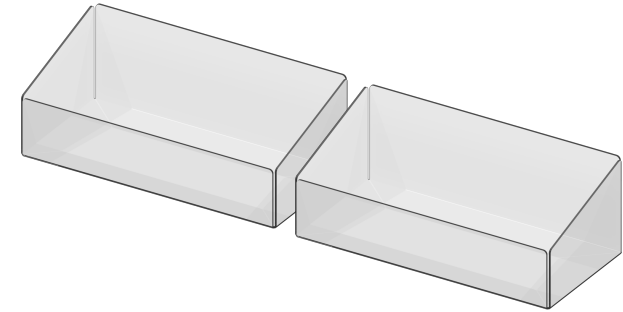

Solid Shelf Options

2' Solid
24" x 16"

3' Solid
36" x 16"

4' Solid
48" x 16"

Flat Wire Shelf Options

2' Flat Wire
24" x 16"

3' Flat Wire
36" x 16"

4' Flat Wire
48" x 16"

Wire shelves may also be used with the VAST system.

Angled Wire Shelf Options

2' Angled Wire
24" x 16"

3' Angled Wire
36" x 16"

4' Angled Wire
48" x 16"

10", 12", and 14" depths also available

Wire shelves may also be used with the VAST system.

Wire Shelf Basket Options

3' Tiered
36" x 9.5" x 9.5"

4' Tiered
48" x 9.5" x 9.5"

Caddy Options

Plastic Caddies
Set of (2)
9" x 6" x 5"

Clear Plastic Caddy
18" x 6" x 5"

18" Side Basket
18" x 9.5" x 6"

Learn More About