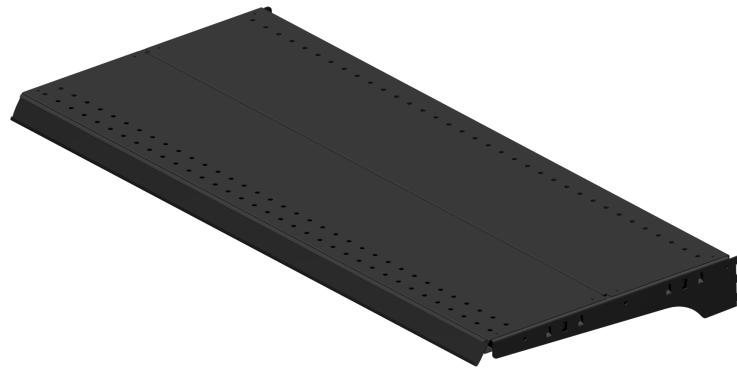

Planniq™
Core

IMAGEWORKS
DISPLAY

- ✓ **Sturdy metal construction** allowing for multi-year use.
- ✓ **Adjustable shelves and** pegs for easy plan-o-gram resets.
- ✓ **Increased merchandising capability** on grid side panels.
- ✓ **Black back panels** provide finished look.
- ✓ **Optional signage** available for category messaging.

Solid Shelf Options

2' Solid
24" x 16"

3' Solid
36" x 16"

4' Solid
48" x 16"

Flat Wire Shelf Options

2' Flat Wire
24" x 16"

3' Flat Wire
36" x 16"

4' Flat Wire
48" x 16"

Wire shelves may also be used with the VAST system.

Angled Wire Shelf Options

2' Angled Wire
24" x 16"

3' Angled Wire
36" x 16"

4' Angled Wire
48" x 16"

10", 12", and 14" depths also available

Wire shelves may also be used with the VAST system.