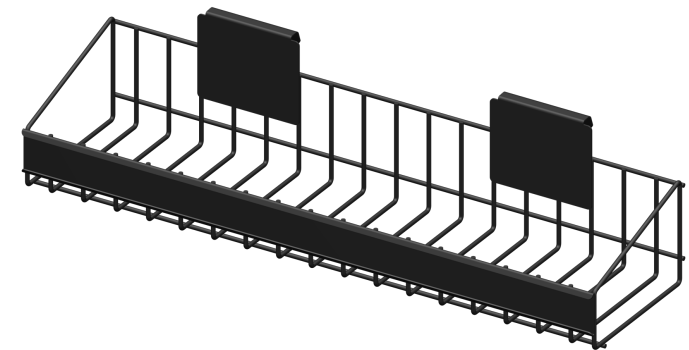

Planniq™
Core

IMAGEWORKS
DISPLAY

- ✓ **Sturdy metal construction** allowing for multi-year use.
- ✓ **Adjustable shelves and** pegs for easy plan-o-gram resets.
- ✓ **Increased merchandising capability** on grid side panels.
- ✓ **Black back panels** provide finished look.
- ✓ **Optional signage** available for category messaging.

Wire shelves may also be used with the VAST system.

Angled Wire Shelf Options

2' Angled Wire
24" x 16"

3' Angled Wire
36" x 16"

4' Angled Wire
48" x 16"

10", 12", and 14" depths also available

Wire shelves may also be used with the VAST system.

Wire Shelf Basket Options

3' Tiered
36" x 9.5" x 9.5"

4' Tiered
48" x 9.5" x 9.5"

Caddy Options

Plastic Caddies
Set of (2)
9" x 6" x 5"

Clear Plastic Caddy
18" x 6" x 5"

18" Side Basket
18" x 9.5" x 6"

Learn More About