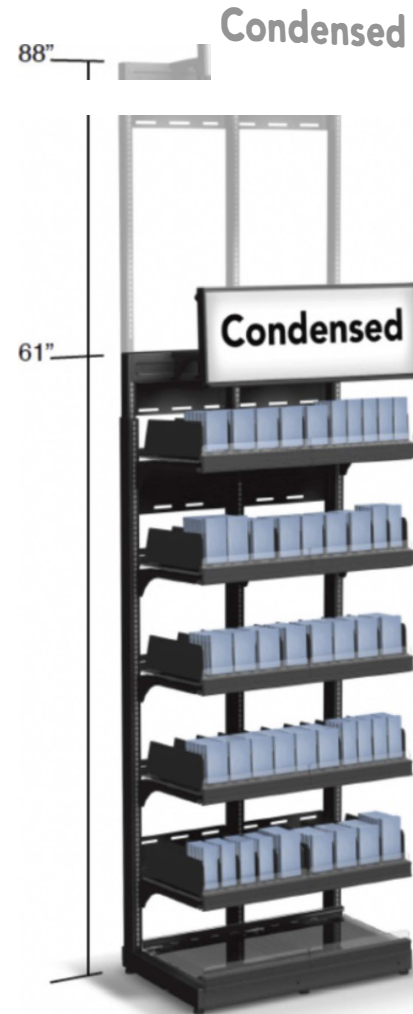

AND
1/2 INCH
ADJUSTABILITY

1/2"

1 FOOT
SHELVING

Additional Features:

- ✓ **Adjustable Header Signage** features vertical adjustability, flip-Up Capability, and dedicated downlight to highlight product.
(Plus – IMPACT! LED signs are 25% Brighter than other headers.)
- ✓ **Custom Product Pushers** are available for each specific product category: Cigarette, OTP, ITP, etc.
- ✓ **Thoughtful Cord Management** allows retailers to tuck away unsightly cords and keep them organized and easy to access.

Header attaches to frame with 6" variability.

Low Profile

- Frame Height 55"
- Nonadjustable frame
- Header attaches to top of frame with 6" variability.
- Adjustable header shown in highest position at 61.5"
- Display can be placed on counter or floor.

Condensed

- Frame Height range 61" – 88"
- Telescopic adjustability every 3"
- Header attaches to top of frame with 6" variability.
- Adjustable header shown in highest position at 67.5"
- Floor Display

High Profile

- Frame Height range 61" – 88"
- Telescopic adjustability every 3"
- Header attaches to top of frame with 6" variability.
- Adjustable header shown in highest position at 94.5"
- Floor Display