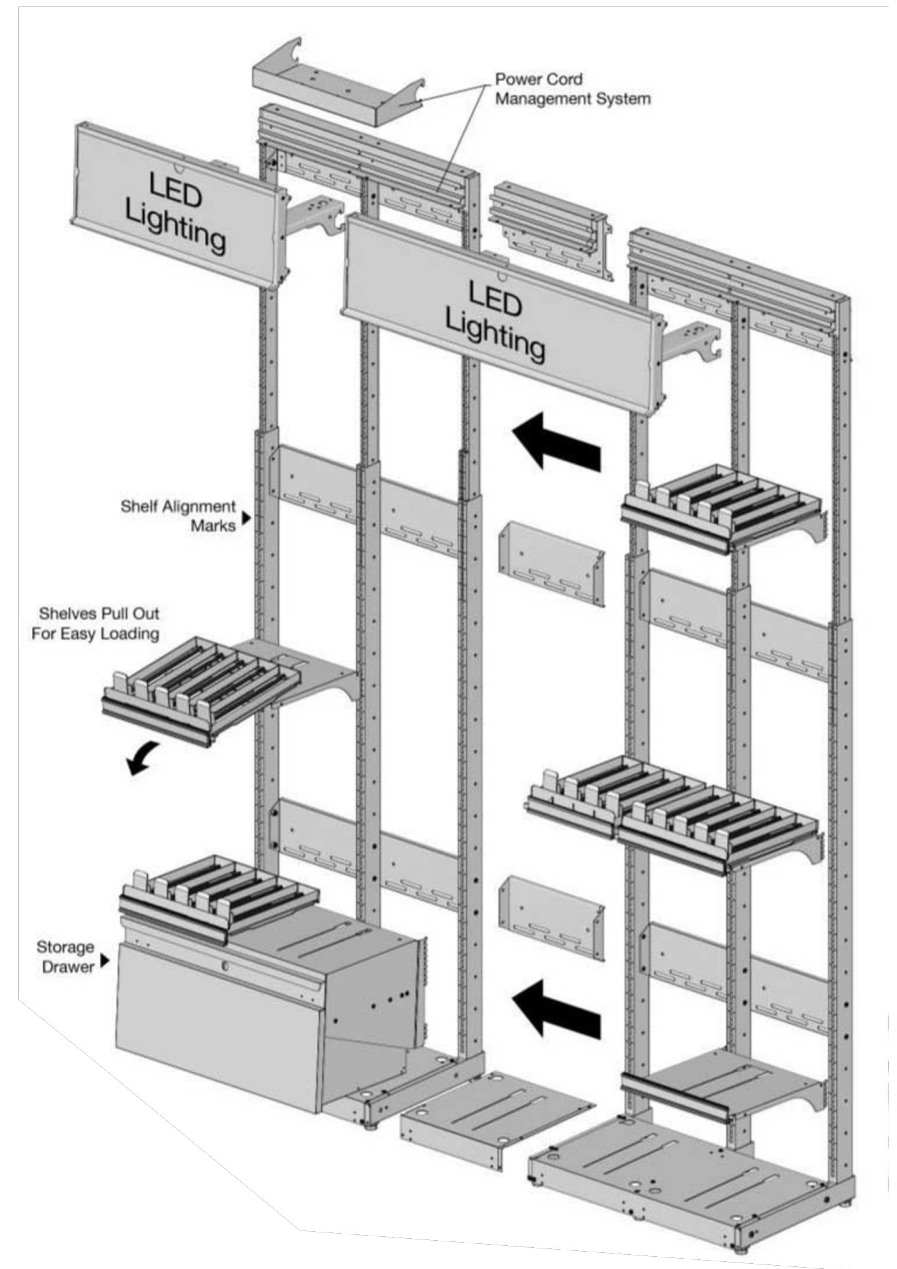

As category trends shift and new products come and go, the tobacco back bar must keep up.

Xulta Impact takes this into account with features designed to challenge the test of time.

This patented framework features ultimate versatility with **1 foot shelving** adjustable in **1/2 inch vertical** increments.

AND
1/2 INCH
ADJUSTABILITY

1/2"

1 FOOT
SHELVING

Additional Features:

- ✓ **Adjustable Header Signage** features vertical adjustability, flip-Up Capability, and dedicated downlight to highlight product.
(Plus – IMPACT! LED signs are 25% Brighter than other headers.)
- ✓ **Custom Product Pushers** are available for each specific product category: Cigarette, OTP, ITP, etc.
- ✓ **Thoughtful Cord Management** allows retailers to tuck away unsightly cords and keep them organized and easy to access.

Header attaches to frame with 6" variability.

Low Profile

- Frame Height 55"
- Nonadjustable frame
- Header attaches to top of frame with 6" variability.
- Adjustable header shown in highest position at 61.5"
- Display can be placed on counter or floor.

Condensed

- Frame Height range 61" – 88"
- Telescopic adjustability every 3"
- Header attaches to top of frame with 6" variability.
- Adjustable header shown in highest position at 67.5"
- Floor Display