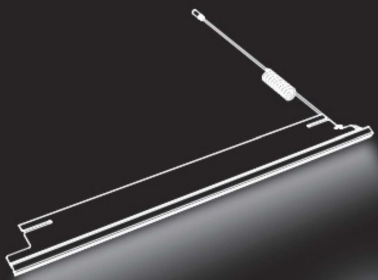

Header attaches to frame with 6" variability.

Low Profile

- Frame Height 55"
- Nonadjustable frame
- Header attaches to top of frame with 6" variability.
- Adjustable header shown in highest position at 61.5"
- Display can be placed on counter or floor.

High Profile

- Frame Height range 61" – 88"
- Telescopic adjustability every 3"
- Header attaches to top of frame with 6" variability.
- Adjustable header shown in highest position at 94.5"
- Floor Display

Featured Accessories

SHELF CORRAL

- ✓ Available in 2' Wide Sections
- ✓ Simple Installation; NO Hardware
- ✓ Attaches to IMPACT! Shelving
- ✓ Optional Divider Kit available

Introducing:

ImageWorks Universal Downlight

- Easy installation with magnetic power cord management.
- Power 48 linear feet with a single power supply.
- Provides optimum brightness to highlight product.
- Seamlessly mounts to IMPACT! & Classic systems.
- Compatible with most tobacco fixtures.