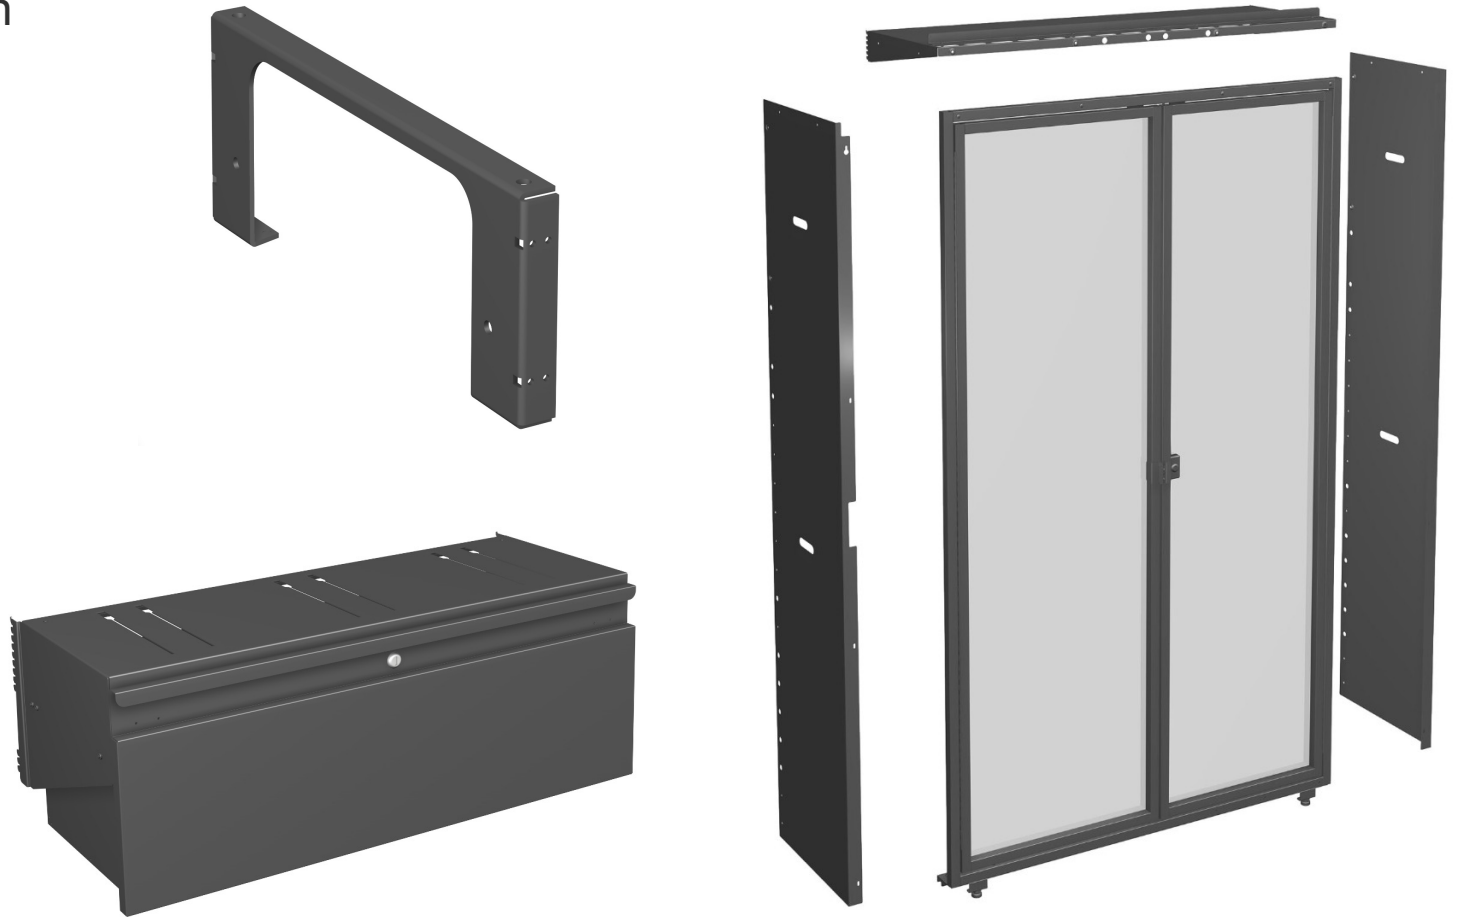

As category trends shift and new products come and go, the tobacco back bar must keep up.

Xulta Impact takes this into account with features designed to challenge the test of time.

This patented framework features ultimate versatility with **1 foot shelving** adjustable in **1/2 inch vertical** increments.

AND
1/2 INCH
ADJUSTABILITY

1/2"

1 FOOT
SHELVING

Additional Features:

- ✓ **Adjustable Header Signage** features vertical adjustability, flip-Up Capability, and dedicated downlight to highlight product.
(Plus – IMPACT! LED signs are 25% Brighter than other headers.)
- ✓ **Custom Product Pushers** are available for each specific product category: Cigarette, OTP, ITP, etc.
- ✓ **Thoughtful Cord Management** allows retailers to tuck away unsightly cords and keep them organized and easy to access.

Advanced Customization Options mean you can enhance your tobacco display with:

- ✓ Locking storage drawers
- ✓ Security doors
- ✓ Back panels
- ✓ Side panels
- ✓ Display toppers
- ✓ Metal risers
- ✓ Kickplates
- ✓ and more.

Header attaches to frame with 6" variability.

Low Profile

- Frame Height 55"
- Nonadjustable frame
- Header attaches to top of frame with 6" variability.
- Adjustable header shown in highest position at 61.5"
- Display can be placed on counter or floor.