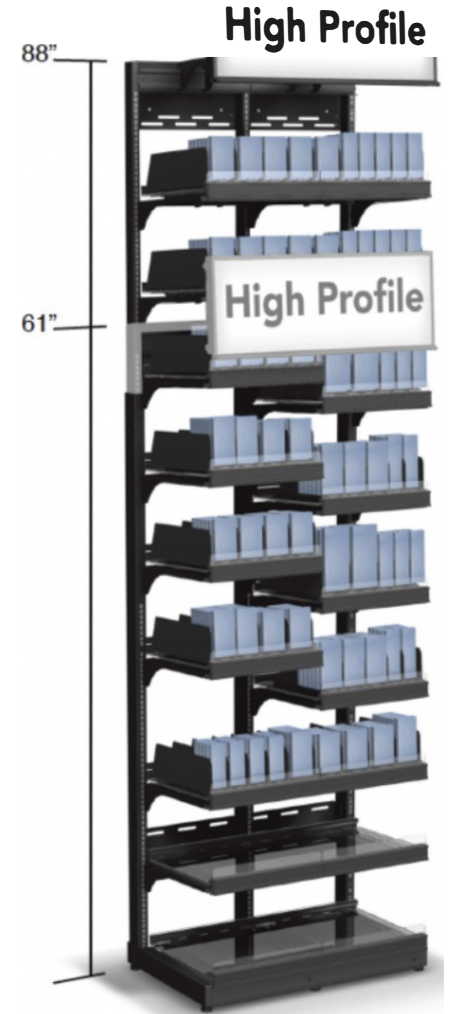

AND
1/2 INCH
ADJUSTABILITY

1/2"

1 FOOT
SHELVING

Additional Features:

- ✓ **Adjustable Header Signage** features vertical adjustability, flip-Up Capability, and dedicated downlight to highlight product.
(Plus – IMPACT! LED signs are 25% Brighter than other headers.)
- ✓ **Custom Product Pushers** are available for each specific product category: Cigarette, OTP, ITP, etc.
- ✓ **Thoughtful Cord Management** allows retailers to tuck away unsightly cords and keep them organized and easy to access.

Header attaches to frame with 6" variability.

Low Profile

- Frame Height 55"
- Nonadjustable frame
- Header attaches to top of frame with 6" variability.
- Adjustable header shown in highest position at 61.5"
- Display can be placed on counter or floor.

Condensed

- Frame Height range 61" – 88"
- Telescopic adjustability every 3"
- Header attaches to top of frame with 6" variability.
- Adjustable header shown in highest position at 67.5"
- Floor Display

High Profile

- Frame Height range 61" – 88"
- Telescopic adjustability every 3"
- Header attaches to top of frame with 6" variability.
- Adjustable header shown in highest position at 94.5"
- Floor Display