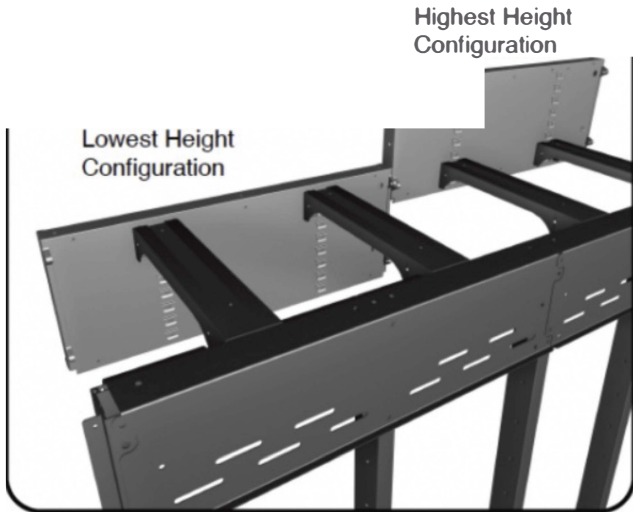

AND
1/2 INCH
ADJUSTABILITY

1/2"

1 FOOT
SHELVING

Additional Features:

- ✓ **Adjustable Header Signage** features vertical adjustability, flip-Up Capability, and dedicated downlight to highlight product.
(Plus – IMPACT! LED signs are 25% Brighter than other headers.)
- ✓ **Custom Product Pushers** are available for each specific product category: Cigarette, OTP, ITP, etc.
- ✓ **Thoughtful Cord Management** allows retailers to tuck away unsightly cords and keep them organized and easy to access.

Header attaches to frame with 6" variability.

Low Profile

- Frame Height 55"
- Nonadjustable frame
- Header attaches to top of frame with 6" variability.
- Adjustable header shown in highest position at 61.5"
- Display can be placed on counter or floor.

Condensed

- Frame Height range 61" – 88"
- Telescopic adjustability every 3"
- Header attaches to top of frame with 6" variability.
- Adjustable header shown in highest position at 67.5"
- Floor Display

High Profile

- Frame Height range 61" – 88"
- Telescopic adjustability every 3"
- Header attaches to top of frame with 6" variability.
- Adjustable header shown in highest position at 94.5"
- Floor Display