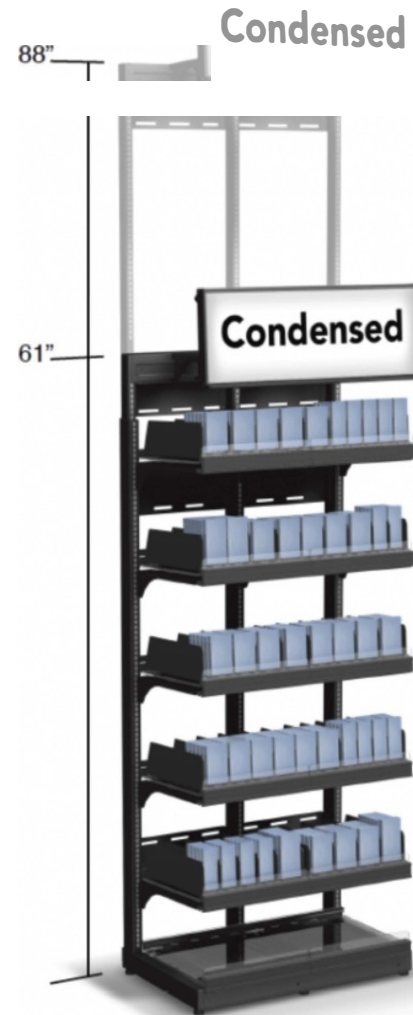

## Additional Features:

- ✓ **Adjustable Header Signage** features vertical adjustability, flip-Up Capability, and dedicated downlight to highlight product.  
*(Plus – IMPACT! LED signs are 25% Brighter than other headers.)*
- ✓ **Custom Product Pushers** are available for each specific product category: Cigarette, OTP, ITP, etc.
- ✓ **Thoughtful Cord Management** allows retailers to tuck away unsightly cords and keep them organized and easy to access.

*Header attaches to frame with 6" variability.*

**Low Profile**

- Frame Height 55"
- Nonadjustable frame
- Header attaches to top of frame with 6" variability.
- Adjustable header shown in highest position at 61.5"
- Display can be placed on counter or floor.

**Condensed**

- Frame Height range 61" – 88"
- Telescopic adjustability every 3"
- Header attaches to top of frame with 6" variability.
- Adjustable header shown in highest position at 67.5"
- Floor Display

**High Profile**

- Frame Height range 61" – 88"
- Telescopic adjustability every 3"
- Header attaches to top of frame with 6" variability.
- Adjustable header shown in highest position at 94.5"
- Floor Display