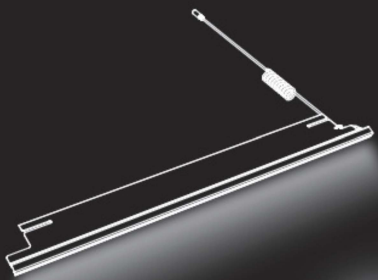

**High Profile**

- Frame Height range 61" – 88"
- Telescopic adjustability every 3"
- Header attaches to top of frame with 6" variability.
- Adjustable header shown in highest position at 94.5"
- Floor Display

# SHELF CORRAL

- ✓ Available in 2' Wide Sections
- ✓ Simple Installation; NO Hardware
- ✓ Attaches to IMPACT! Shelving
- ✓ Optional Divider Kit available

Introducing:

# ImageWorks Universal Downlight

- Easy installation with magnetic power cord management.
- Power 48 linear feet with a single power supply.
- Provides optimum brightness to highlight product.
- Seamlessly mounts to IMPACT! & Classic systems.
- Compatible with most tobacco fixtures.