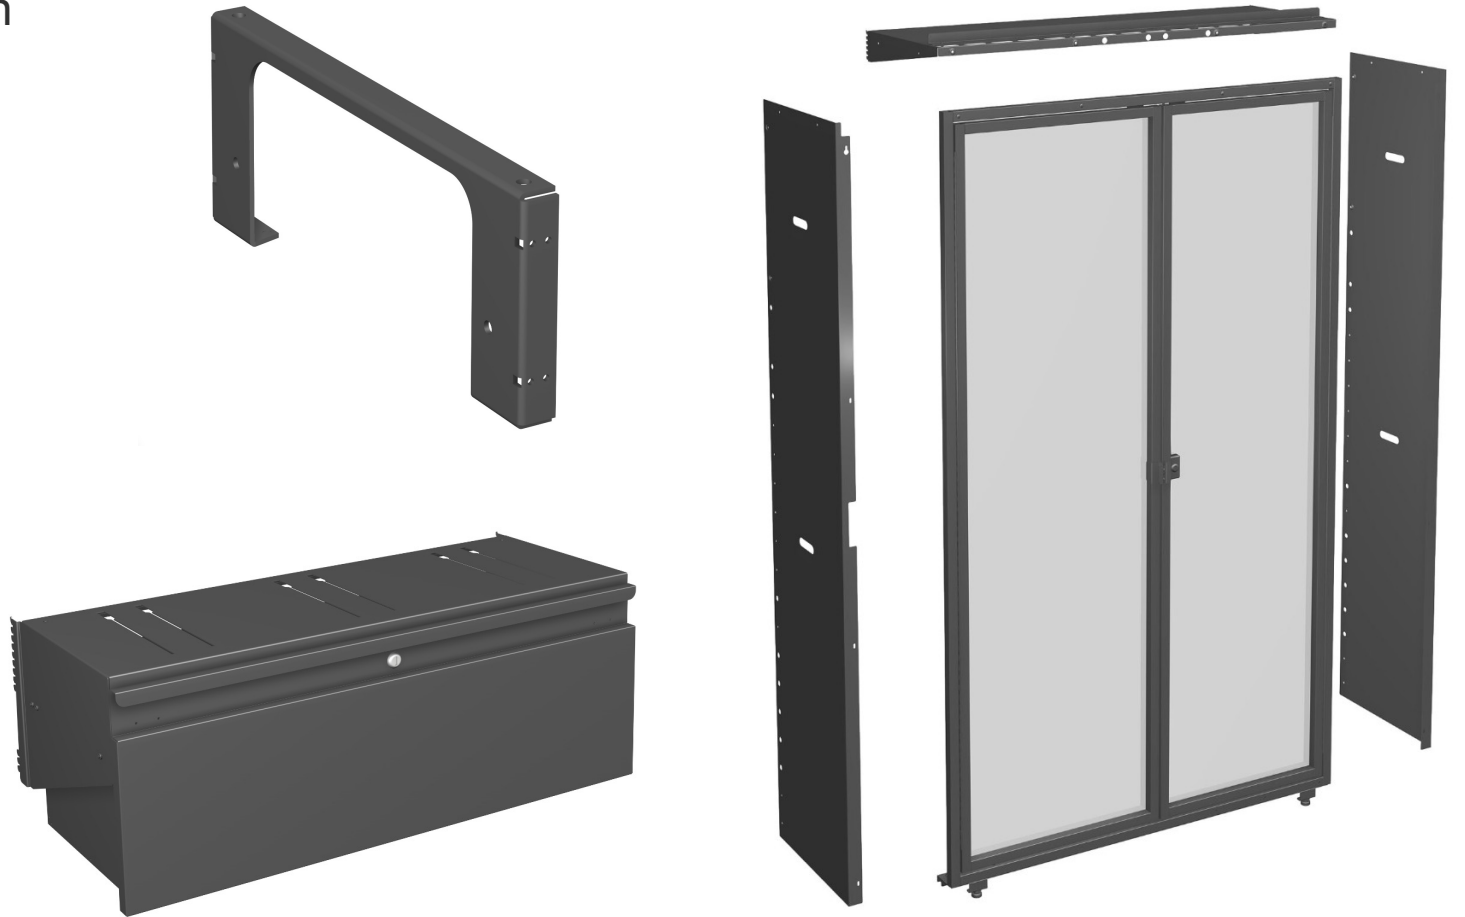

As category trends shift and new products come and go, the tobacco back bar must keep up.

**Xulta Impact** takes this into account with features designed to challenge the test of time.

This patented framework features ultimate versatility with **1 foot shelving** adjustable in **1/2 inch vertical** increments.

AND  
**1/2 INCH**  
ADJUSTABILITY

1/2"

1 FOOT  
**SHELVING**

## Additional Features:

- ✓ **Adjustable Header Signage** features vertical adjustability, flip-Up Capability, and dedicated downlight to highlight product.  
*(Plus – IMPACT! LED signs are 25% Brighter than other headers.)*
- ✓ **Custom Product Pushers** are available for each specific product category: Cigarette, OTP, ITP, etc.
- ✓ **Thoughtful Cord Management** allows retailers to tuck away unsightly cords and keep them organized and easy to access.

*Header attaches to frame with 6" variability.*

**Low Profile**

- Frame Height 55"
- Nonadjustable frame
- Header attaches to top of frame with 6" variability.
- Adjustable header shown in highest position at 61.5"
- Display can be placed on counter or floor.