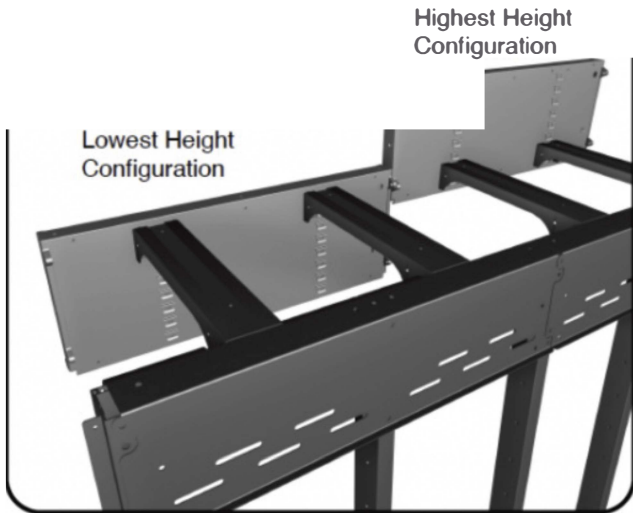

AND  
**1/2 INCH**  
ADJUSTABILITY

1/2"

1 FOOT  
**SHELVING**

## Additional Features:

- ✓ **Adjustable Header Signage** features vertical adjustability, flip-Up Capability, and dedicated downlight to highlight product.  
*(Plus – IMPACT! LED signs are 25% Brighter than other headers.)*
- ✓ **Custom Product Pushers** are available for each specific product category: Cigarette, OTP, ITP, etc.
- ✓ **Thoughtful Cord Management** allows retailers to tuck away unsightly cords and keep them organized and easy to access.

*Header attaches to frame with 6" variability.*

**Low Profile**

- Frame Height 55"
- Nonadjustable frame
- Header attaches to top of frame with 6" variability.
- Adjustable header shown in highest position at 61.5"
- Display can be placed on counter or floor.

**Condensed**

- Frame Height range 61" – 88"
- Telescopic adjustability every 3"
- Header attaches to top of frame with 6" variability.
- Adjustable header shown in highest position at 67.5"
- Floor Display