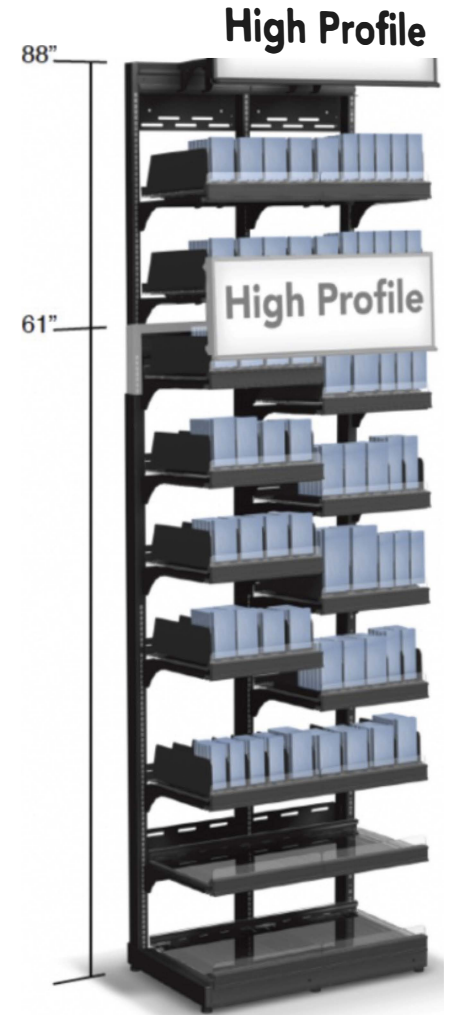

## Additional Features:

- ✓ **Adjustable Header Signage** features vertical adjustability, flip-Up Capability, and dedicated downlight to highlight product.  
*(Plus – IMPACT! LED signs are 25% Brighter than other headers.)*
- ✓ **Custom Product Pushers** are available for each specific product category: Cigarette, OTP, ITP, etc.
- ✓ **Thoughtful Cord Management** allows retailers to tuck away unsightly cords and keep them organized and easy to access.

*Header attaches to frame with 6" variability.*

**Low Profile**

- Frame Height 55"
- Nonadjustable frame
- Header attaches to top of frame with 6" variability.
- Adjustable header shown in highest position at 61.5"
- Display can be placed on counter or floor.

**Condensed**

- Frame Height range 61" – 88"
- Telescopic adjustability every 3"
- Header attaches to top of frame with 6" variability.
- Adjustable header shown in highest position at 67.5"
- Floor Display

**High Profile**

- Frame Height range 61" – 88"
- Telescopic adjustability every 3"
- Header attaches to top of frame with 6" variability.
- Adjustable header shown in highest position at 94.5"
- Floor Display