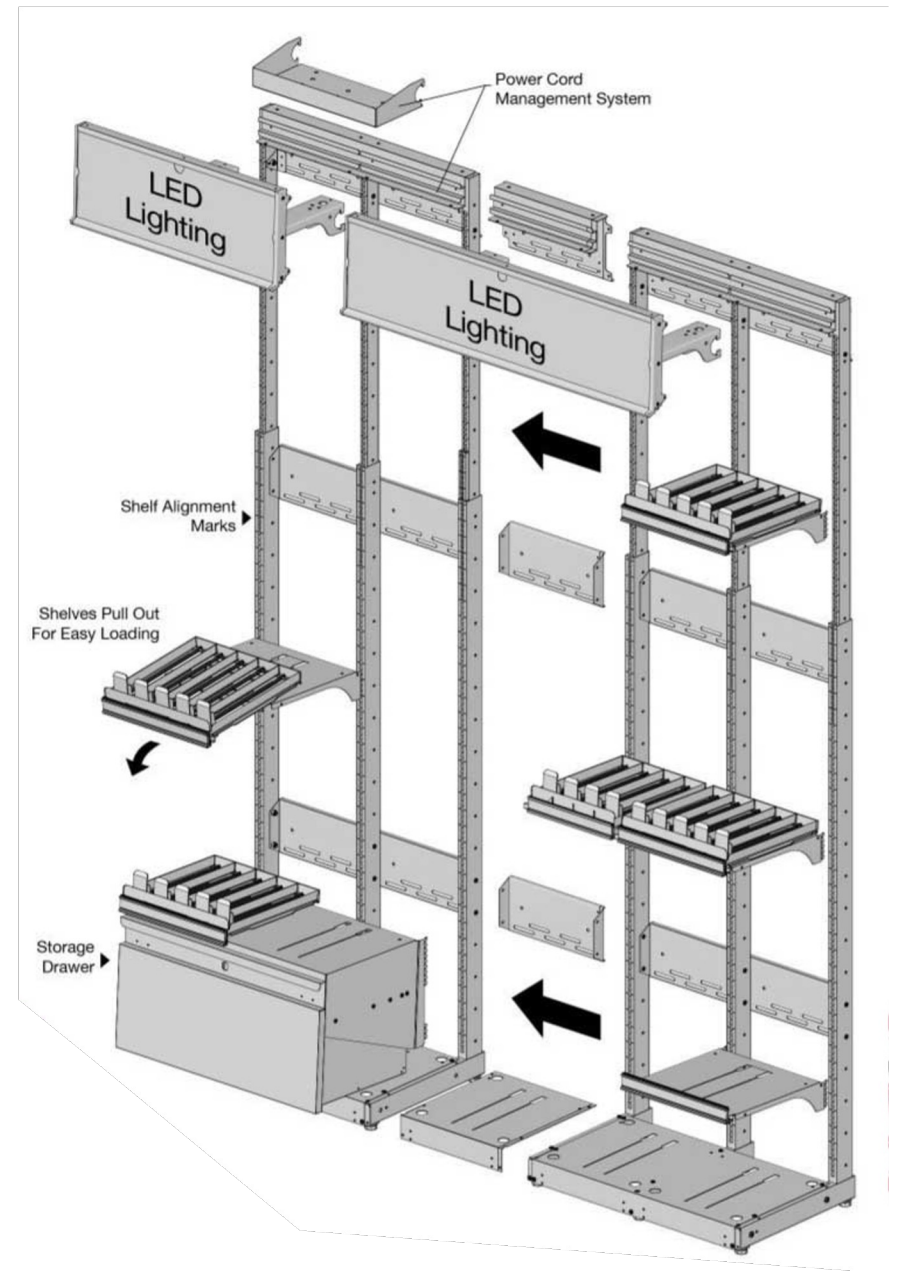

As category trends shift and new products come and go, the tobacco back bar must keep up.

**Xulta Impact** takes this into account with features designed to challenge the test of time.

This patented framework features ultimate versatility with **1 foot shelving** adjustable in **1/2 inch vertical** increments.

AND  
**1/2 INCH**  
ADJUSTABILITY

1/2"

1 FOOT  
**SHELVING**

## Additional Features:

- ✓ **Adjustable Header Signage** features vertical adjustability, flip-Up Capability, and dedicated downlight to highlight product.  
*(Plus – IMPACT! LED signs are 25% Brighter than other headers.)*
- ✓ **Custom Product Pushers** are available for each specific product category: Cigarette, OTP, ITP, etc.
- ✓ **Thoughtful Cord Management** allows retailers to tuck away unsightly cords and keep them organized and easy to access.

*Header attaches to frame with 6" variability.*

**Low Profile**

- Frame Height 55"
- Nonadjustable frame
- Header attaches to top of frame with 6" variability.
- Adjustable header shown in highest position at 61.5"
- Display can be placed on counter or floor.